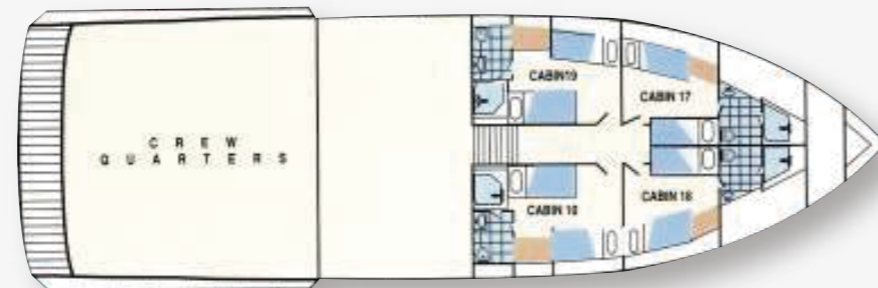

M/Y LETTY

SPECIFICATIONS

- Year built: 1994
- Vessel size: 83 feet x 24 beam (25 x 7.5 meters)
- Capacity: 20 guests in ten cabins on three decks
- Cruising speed: 8 knots
- Crew: 11

FEATURES

- Two Naturalist guides (one for every ten guests)
- Comfortable lounge area and adjacent interior bar
- Dining room with tables seating from 4 to 6 guests
- Spacious sun deck partially shaded with chaise lounges and chairs
- Departures are every Sunday on 7 night itineraries
- Multiple kayaks and stand up paddle boards

www.ecoventura.com

IGUANA

FIRST CLASS EXPEDITION YACHT

LETTY

— GALAPAGOS ISLANDS —

ecoventura