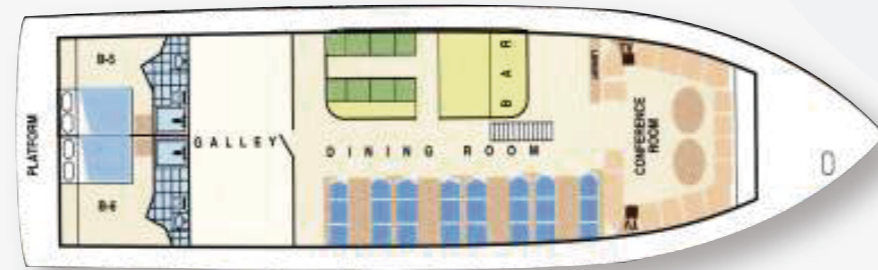

M/Y LETTY

SPECIFICATIONS

- Year built: 1994
- Vessel size: 83 feet x 24 beam (25 x 7.5 meters)
- Capacity: 20 guests in ten cabins on three decks
- Cruising speed: 8 knots
- Crew: 11

FEATURES

- Two Naturalist guides (one for every ten guests)
- Comfortable lounge area and adjacent interior bar
- Dining room with tables seating from 4 to 6 guests
- Spacious sun deck partially shaded with chaise lounges and chairs
- Departures are every Sunday on 7 night itineraries
- Multiple kayaks and stand up paddle boards

www.ecoventura.com

BOOBY

FIRST CLASS EXPEDITION YACHT

LETTY

— GALAPAGOS ISLANDS —

ecoventura